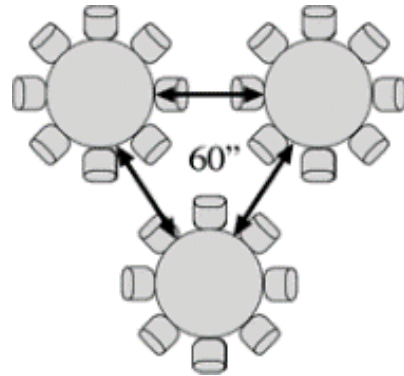

Rectangular Tables

Allow a minimum of 60" between rectangular tables for chair and service space. This permits 24" service space behind 18" chair depth.

Chairs- Theater Style Seating

Allow a minimum of 36" between rows. Allow 36"-60" for aisles.

Round Tables

Allow a minimum of 60" between round tables for chair and service space. This permits 24" service space behind 18" chair depth.

Table Seating Capacity:

- 6'x30" Rectangle: Seats 6
- 8'x30" Rectangle: Seats 8-10
- 5' (60") Round: Seats 8

Serpentine tables are a great way to do your head table! They take up less room than doing tables all in a row.