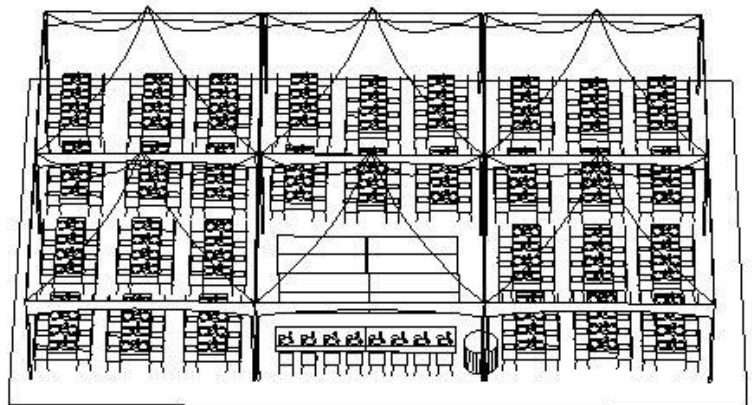

You can increase your guests to 180 by seating 10 guests per table instead of 8.

168 Guests

Package:

4- 20x20 Tents	\$2200.00
1- 4 Way Gutter Adapter	\$85.00
4- 20' Gutters	\$280.00
8- Walls	\$680.00
168- White Chrome Chairs	\$504.00
22- 8' Rectangular Tables	\$275.00
20- 8' Rectangular Linens	\$250.00
2- 90x156 Linen (Head Table)	\$38.00
1- 36" Round Table (Guest Book)	\$12.50
1- 90" Round Linen	\$12.50
170- Dinner Plates	\$153.00
170- Side Plates	\$153.00
170- Fork/Knife/Dessert Fork	\$204.00
172- 8oz Wine Glasses	\$151.20
Sub Total	\$4998.20
Discount	\$249.91
Package Total	\$4748.29 + Tax

248 Guests

Package:

6- 20x20 Tents	\$3300.00
2- 4 Way Gutter Adapters	\$170.00
7- 20' Gutters	\$490.00
10- Walls	\$850.00
248- White Chrome Chairs	\$744.00
36- 8' Rectangular Tables (Guest Tables, 2 Buffet Tables, 2 Head Tables)	\$450.00
34- 8' Rectangular Linen	\$425.00
2- 90x156 Linen (Head Table)	\$38.00
1- 36" Round Table (Guest Book)	\$12.50
1- 90" Round Linen	\$12.50
250- Dinner Plates	\$225.00
250- Side Plates	\$225.00
250- Fork/Knife/Dessert Fork	\$300.00
252- 8oz Wine Glasses	\$226.80
Sub Total	\$7468.80
Discount	\$373.44
Package Total	\$7095.36+ Tax