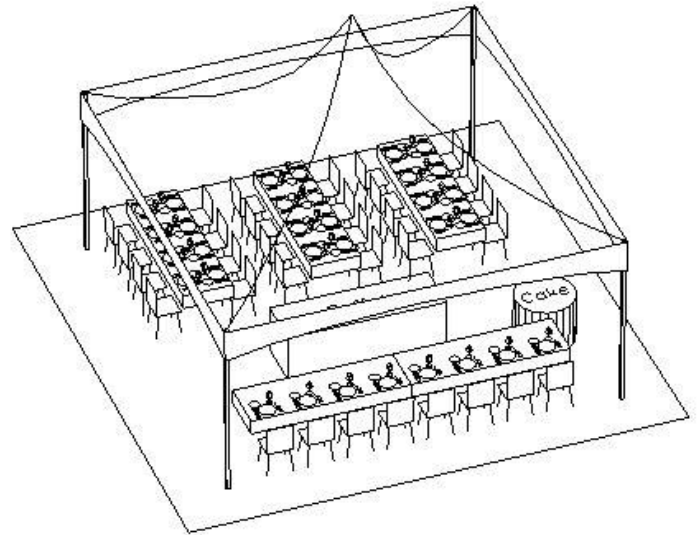

Basic Tent Packages

1877 1st Avenue Prince George, BC

250-563-5014

Email: itspartytimepg@gmail.com

Website: www.itspartytimepg.net

32 Guests

Package A:

1- 20x20 Tent	\$550.00
4- Walls	\$340.00
32- White Chrome Chairs	\$96.00
6- 8' Rectangular Tables	\$75.00
4- 8' Rectangular Linen	\$50.00
2- 90x156 Linen (Head table)	\$38.00
1- 36" Round Table (Guest book)	\$12.50
1- 90" Round Linen	\$12.50
40- Dinner Plates	\$36.00
40- Side Plates	\$36.00
40- Fork/Knife/Dessert Fork	\$48.00
36- 8oz Wine Glasses	\$32.40
Sub Total	\$1326.40
Discount (5%)	\$66.32
Package Price	\$1260.08 + Tax

32 GUESTS

Package B:

1- 20x20 Tent	\$550.00
4- Walls	\$340.00
32- White Chrome Chairs	\$96.00
3- 8' Rectangular Tables	\$37.50
1- 8' Rectangular Linen	\$12.50
2- 90x156 Linen (Head Table)	\$38.00
3- 5' Round Tables (Guest Tables)	\$37.50
3- 120" Round Linen	\$37.50
1- 36" Round Table (Guest Book)	\$12.50
1- 90" Round Linen	\$12.50
40- Dinner Plates	\$36.00
40- Side Plates	\$36.00
40- Fork/Knife/Dessert Fork	\$48.00
36- 8oz Wine Glasses	\$32.40
Sub Total	\$1326.40
Discount (5%)	\$66.32
Package Price	\$1260.08 + Tax

Rectangular Tables

Allow a minimum of 60" between rectangular tables for chair and service space. This permits 24" service space behind 18" chair depth.

Chairs- Theater Style Seating

Allow a minimum of 36" between rows. Allow 36"-60" for aisles.

Round Tables

Allow a minimum of 60" between round tables for chair and service space. This permits 24" service space behind 18" chair depth.

Table Seating Capacity:

- 6'x30" Rectangle: Seats 6
- 8'x30" Rectangle: Seats 8-10
- 5' (60") Round: Seats 8