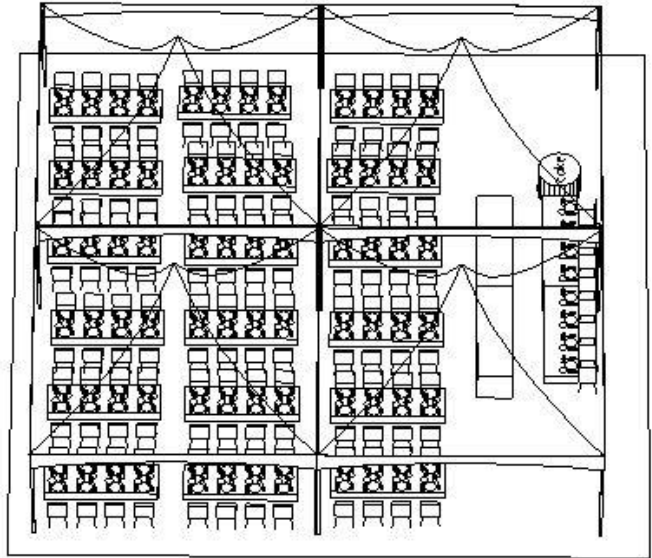

Note: Adding 3 more 5' Round Tables inside will increase your guests to 120

144-180 Guests

Package:

5- 20x20 Tents	\$2750.00
4- 20' Gutters	\$280.00
9- Walls	\$765.00
152- White Chrome Chairs	\$456.00
22- 8' Rectangular Tables	\$275.00
20- 8' Rectangular Linen	\$250.00
2- 90x156 Linen (Head Table)	\$38.00
1- 36" Round Table (Guest Book)	\$12.50
1- 90" Round Linen	\$12.50
160- Dinner Plates	\$144.00
160- Side Plates	\$144.00
160- Fork/Knife/Dessert Fork	\$192.00
156- 8oz Wine Glasses	\$140.40
<u>Sub Total</u>	\$5459.40
<u>Discount</u>	\$272.97
<u>Package Price</u>	\$5186.43 + Tax

You can increase your guests to 180 by seating 10 guests per table instead of 8.

168 Guests

Package:

4- 20x20 Tents	\$2200.00
1- 4 Way Gutter Adapter	\$85.00
4- 20' Gutters	\$280.00
8- Walls	\$680.00
168- White Chrome Chairs	\$504.00
22- 8' Rectangular Tables	\$275.00
20- 8' Rectangular Linens	\$250.00
2- 90x156 Linen (Head Table)	\$38.00
1- 36" Round Table (Guest Book)	\$12.50
1- 90" Round Linen	\$12.50
170- Dinner Plates	\$153.00
170- Side Plates	\$153.00
170- Fork/Knife/Dessert Fork	\$204.00
172- 8oz Wine Glasses	\$151.20
Sub Total	\$4998.20
Discount	\$249.91
Package Total	\$4748.29 + Tax