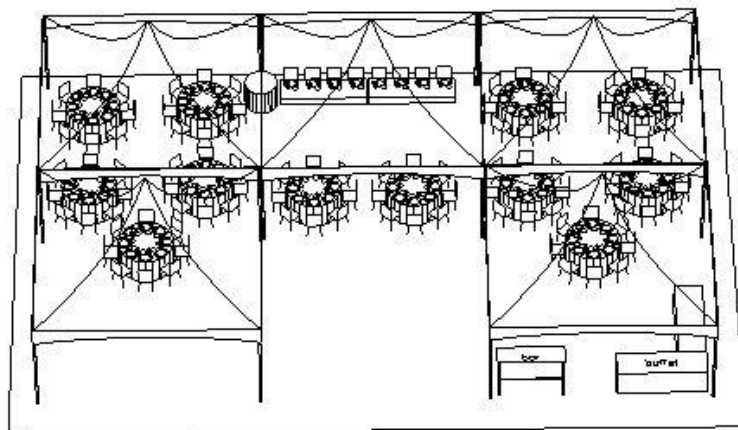

56 Guests

Package:

2- 20x20 Tents	\$1100.00
1- 20' Gutter	\$70.00
6- Walls	\$510.00
56 - White Chrome Chairs	\$168.00
6- 5' Round Tables	\$75.00
6- 120" Round Linen	\$75.00
4- 8' Rectangular Tables	\$50.00
2 - 8' linen	\$25.00
2- 90x156 Linen (Head Table)	\$38.00
1- 36" Round Table (Guest Book)	\$12.50
1- 90" Round Linen	\$12.50
80- Dinner Plates	\$72.00
80- Side Plates	\$72.00
80- Fork/Knife/Dessert Fork	\$96.00
72- 8oz Wine Glasses	\$64.80
<u>Sub Total</u>	\$2440.80
<u>Discount</u>	\$122.04
<u>Package Price</u>	\$2318.76 + Tax

96-120 Guests

Package:

5- 20x20 Tents	\$2750.00
4- 20' Gutters	\$280.00
9- Walls	\$765.00
104- White Chrome Chairs	\$312.00
12- 5' Round Tables	\$150.00
12- 120" Round Linen	\$150.00
4- 8' Rectangular Tables (2 Head Table, 2 Buffet)	\$50.00
2- 8' Rectangular Linen (Buffet)	\$25.00
2- 90x156 Linen (Head Table)	\$38.00
1- 36" Round Table (Guest Book)	\$12.50
1- 90" Round Linen	\$12.50
110- Dinner Plates	\$99.00
110- Side Plates	\$99.00
110- Fork/Knife/Dessert Fork	\$132.00
108- 8oz Wine Glasses	\$97.20
<u>Sub Total</u>	\$4972.20
<u>Discount</u>	\$248.61
<u>Package Price</u>	\$4723.59 + Tax

Rectangular Tables

Allow a minimum of 60" between rectangular tables for chair and service space. This permits 24" service space behind 18" chair depth.

Chairs- Theater Style Seating

Allow a minimum of 36" between rows. Allow 36"-60" for aisles.

Round Tables

Allow a minimum of 60" between round tables for chair and service space. This permits 24" service space behind 18" chair depth.

Table Seating Capacity:

- 6'x30" Rectangle: Seats 6
- 8'x30" Rectangle: Seats 8-10
- 5' (60") Round: Seats 8