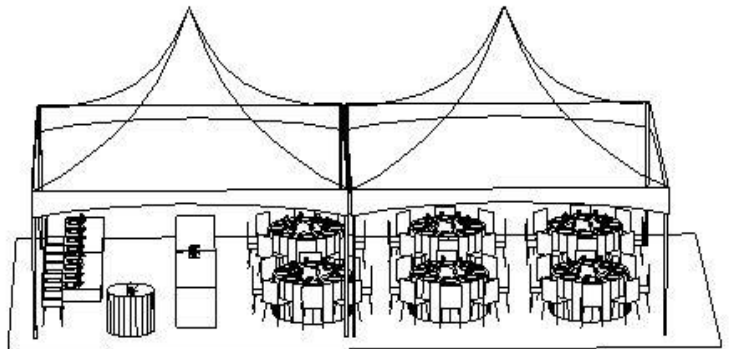

72 Guests

Package:

2- 20x20 Tents	\$1100.00
1- 20' Gutter	\$70.00
6- Walls	\$510.00
72- White Chrome Chairs	\$216.00
12- 8' Rectangular Tables	\$150.00
10- 8' Rectangular Linen	\$125.00
2- 90x156 Linen (Head Table)	\$38.00
1- 36" Round Table (Guest Book)	\$12.50
1- 90" Round Linen	\$12.50
60- Dinner Plates	\$54.00
60- Side Plates	\$54.00
60- Fork/Knife/Dessert Fork	\$72.00
60- 8oz Wine Glasses	\$54.00
<u>Sub Total</u>	\$2468.00
<u>Discount (5%)</u>	\$123.40
<u>Package Price</u>	\$2344.60 + Tax

56 Guests

Package:

2- 20x20 Tents	\$1100.00
1- 20' Gutter	\$70.00
6- Walls	\$510.00
56 - White Chrome Chairs	\$168.00
6- 5' Round Tables	\$75.00
6- 120" Round Linen	\$75.00
4- 8' Rectangular Tables	\$50.00
2 - 8' linen	\$25.00
2- 90x156 Linen (Head Table)	\$38.00
1- 36" Round Table (Guest Book)	\$12.50
1- 90" Round Linen	\$12.50
80- Dinner Plates	\$72.00
80- Side Plates	\$72.00
80- Fork/Knife/Dessert Fork	\$96.00
72- 8oz Wine Glasses	\$64.80
<u>Sub Total</u>	\$2440.80
<u>Discount</u>	\$122.04
<u>Package Price</u>	\$2318.76 + Tax

96-120 Guests

Package:

5- 20x20 Tents	\$2750.00
4- 20' Gutters	\$280.00
9- Walls	\$765.00
104- White Chrome Chairs	\$312.00
12- 5' Round Tables	\$150.00
12- 120" Round Linen	\$150.00
4- 8' Rectangular Tables (2 Head Table, 2 Buffet)	\$50.00
2- 8' Rectangular Linen (Buffet)	\$25.00
2- 90x156 Linen (Head Table)	\$38.00
1- 36" Round Table (Guest Book)	\$12.50
1- 90" Round Linen	\$12.50
110- Dinner Plates	\$99.00
110- Side Plates	\$99.00
110- Fork/Knife/Dessert Fork	\$132.00
108- 8oz Wine Glasses	\$97.20
<u>Sub Total</u>	\$4972.20
<u>Discount</u>	\$248.61
<u>Package Price</u>	\$4723.59 + Tax