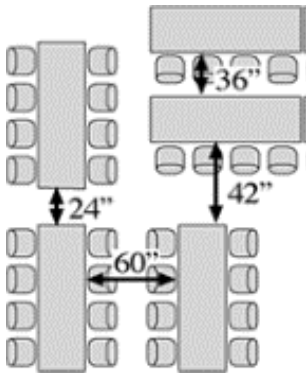

Please remember no two functions are the same. Each purpose deserves to be looked at individually so that the exact size of tent can be determined based on your personal needs and preferences.

Table & Seating Guideline:

Rectangular Tables

Allow a minimum of 60" between rectangular tables for chair and service space. This permits 24" service space behind 18" chair depth.

Chairs- Theater Style Seating

Allow a minimum of 36" between rows. Allow 36"-60" for aisles.

Round Tables

Allow a minimum of 60" between round tables for chair and service space. This permits 24" service space behind 18" chair depth.

Table Seating Capacity:

- 6'x30" Rectangle: Seats 6
- 8'x30" Rectangle: Seats 8-10
- 5' (60") Round: Seats 8