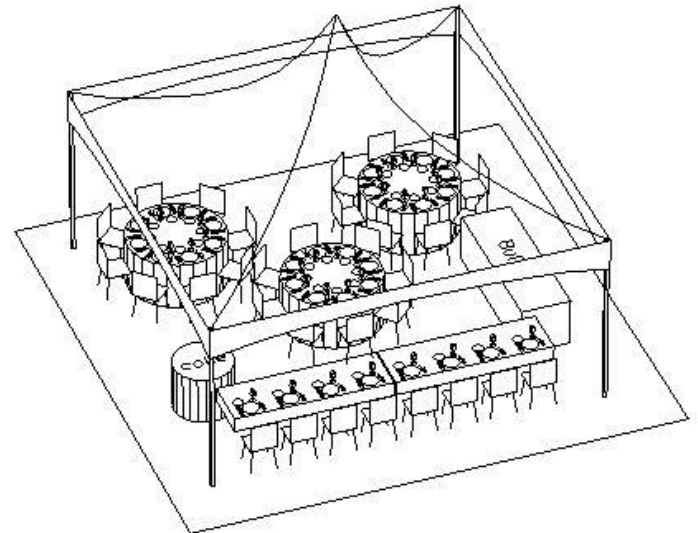

Basic Tent Packages

1877 1st Avenue Prince George, BC

250-563-5014

Email: itspartytimepg@gmail.com

Website: www.itspartytimepg.net

32 Guests

Package A:

1- 20x20 Tent	\$550.00
4- Walls	\$340.00
32- White Chrome Chairs	\$96.00
6- 8' Rectangular Tables	\$75.00
4- 8' Rectangular Linen	\$50.00
2- 90x156 Linen (Head table)	\$38.00
1- 36" Round Table (Guest book)	\$12.50
1- 90" Round Linen	\$12.50
40- Dinner Plates	\$36.00
40- Side Plates	\$36.00
40- Fork/Knife/Dessert Fork	\$48.00
36- 8oz Wine Glasses	\$32.40
Sub Total	\$1326.40
Discount (5%)	\$66.32
Package Price	\$1260.08 + Tax

32 GUESTS

Package B:

1- 20x20 Tent	\$550.00
4- Walls	\$340.00
32- White Chrome Chairs	\$96.00
3- 8' Rectangular Tables	\$37.50
1- 8' Rectangular Linen	\$12.50
2- 90x156 Linen (Head Table)	\$38.00
3- 5' Round Tables (Guest Tables)	\$37.50
3- 120" Round Linen	\$37.50
1- 36" Round Table (Guest Book)	\$12.50
1- 90" Round Linen	\$12.50
40- Dinner Plates	\$36.00
40- Side Plates	\$36.00
40- Fork/Knife/Dessert Fork	\$48.00
36- 8oz Wine Glasses	\$32.40
Sub Total	\$1326.40
Discount (5%)	\$66.32
Package Price	\$1260.08 + Tax

Rectangular Tables

Allow a minimum of 60" between rectangular tables for chair and service space. This permits 24" service space behind 18" chair depth.

Chairs- Theater Style Seating

Allow a minimum of 36" between rows. Allow 36"-60" for aisles.

Round Tables

Allow a minimum of 60" between round tables for chair and service space. This permits 24" service space behind 18" chair depth.

Table Seating Capacity:

- 6'x30" Rectangle: Seats 6
- 8'x30" Rectangle: Seats 8-10
- 5' (60") Round: Seats 8