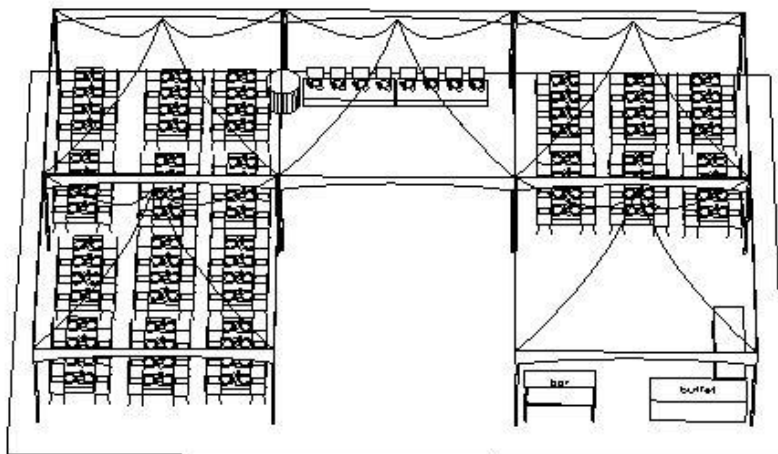

96-120 Guests

Package:

5- 20x20 Tents	\$2750.00
4- 20' Gutters	\$280.00
9- Walls	\$765.00
104- White Chrome Chairs	\$312.00
12- 5' Round Tables	\$150.00
12- 120" Round Linen	\$150.00
4- 8' Rectangular Tables (2 Head Table, 2 Buffet)	\$50.00
2- 8' Rectangular Linen (Buffet)	\$25.00
2- 90x156 Linen (Head Table)	\$38.00
1- 36" Round Table (Guest Book)	\$12.50
1- 90" Round Linen	\$12.50
110- Dinner Plates	\$99.00
110- Side Plates	\$99.00
110- Fork/Knife/Dessert Fork	\$132.00
108- 8oz Wine Glasses	\$97.20
<u>Sub Total</u>	\$4972.20
<u>Discount</u>	\$248.61
<u>Package Price</u>	\$4723.59 + Tax

Note: Adding 3 more 5' Round Tables inside will increase your guests to 120

144-180 Guests

Package:

5- 20x20 Tents	\$2750.00
4- 20' Gutters	\$280.00
9- Walls	\$765.00
152- White Chrome Chairs	\$456.00
22- 8' Rectangular Tables	\$275.00
20- 8' Rectangular Linen	\$250.00
2- 90x156 Linen (Head Table)	\$38.00
1- 36" Round Table (Guest Book)	\$12.50
1- 90" Round Linen	\$12.50
160- Dinner Plates	\$144.00
160- Side Plates	\$144.00
160- Fork/Knife/Dessert Fork	\$192.00
156- 8oz Wine Glasses	\$140.40
<u>Sub Total</u>	\$5459.40
<u>Discount</u>	\$272.97
<u>Package Price</u>	\$5186.43 + Tax

Rectangular Tables

Allow a minimum of 60" between rectangular tables for chair and service space. This permits 24" service space behind 18" chair depth.

Chairs- Theater Style Seating

Allow a minimum of 36" between rows. Allow 36"-60" for aisles.

Round Tables

Allow a minimum of 60" between round tables for chair and service space. This permits 24" service space behind 18" chair depth.

Table Seating Capacity:

- 6'x30" Rectangle: Seats 6
- 8'x30" Rectangle: Seats 8-10
- 5' (60") Round: Seats 8