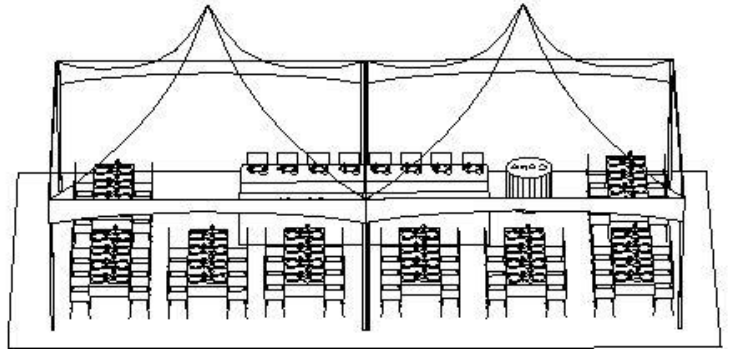

32 GUESTS

Package B:

1- 20x20 Tent	\$550.00
4- Walls	\$340.00
32- White Chrome Chairs	\$96.00
3- 8' Rectangular Tables	\$37.50
1- 8' Rectangular Linen	\$12.50
2- 90x156 Linen (Head Table)	\$38.00
3- 5' Round Tables (Guest Tables)	\$37.50
3- 120" Round Linen	\$37.50
1- 36" Round Table (Guest Book)	\$12.50
1- 90" Round Linen	\$12.50
40- Dinner Plates	\$36.00
40- Side Plates	\$36.00
40- Fork/Knife/Dessert Fork	\$48.00
36- 8oz Wine Glasses	\$32.40
Sub Total	\$1326.40
Discount (5%)	\$66.32
Package Price	\$1260.08 + Tax

72 Guests

Package:

2- 20x20 Tents	\$1100.00
1- 20' Gutter	\$70.00
6- Walls	\$510.00
72- White Chrome Chairs	\$216.00
12- 8' Rectangular Tables	\$150.00
10- 8' Rectangular Linen	\$125.00
2- 90x156 Linen (Head Table)	\$38.00
1- 36" Round Table (Guest Book)	\$12.50
1- 90" Round Linen	\$12.50
60- Dinner Plates	\$54.00
60- Side Plates	\$54.00
60- Fork/Knife/Dessert Fork	\$72.00
60- 8oz Wine Glasses	\$54.00
<u>Sub Total</u>	\$2468.00
<u>Discount (5%)</u>	\$123.40
<u>Package Price</u>	\$2344.60 + Tax

Rectangular Tables

Allow a minimum of 60" between rectangular tables for chair and service space. This permits 24" service space behind 18" chair depth.

Chairs- Theater Style Seating

Allow a minimum of 36" between rows. Allow 36"-60" for aisles.

Round Tables

Allow a minimum of 60" between round tables for chair and service space. This permits 24" service space behind 18" chair depth.

Table Seating Capacity:

- 6'x30" Rectangle: Seats 6
- 8'x30" Rectangle: Seats 8-10
- 5' (60") Round: Seats 8